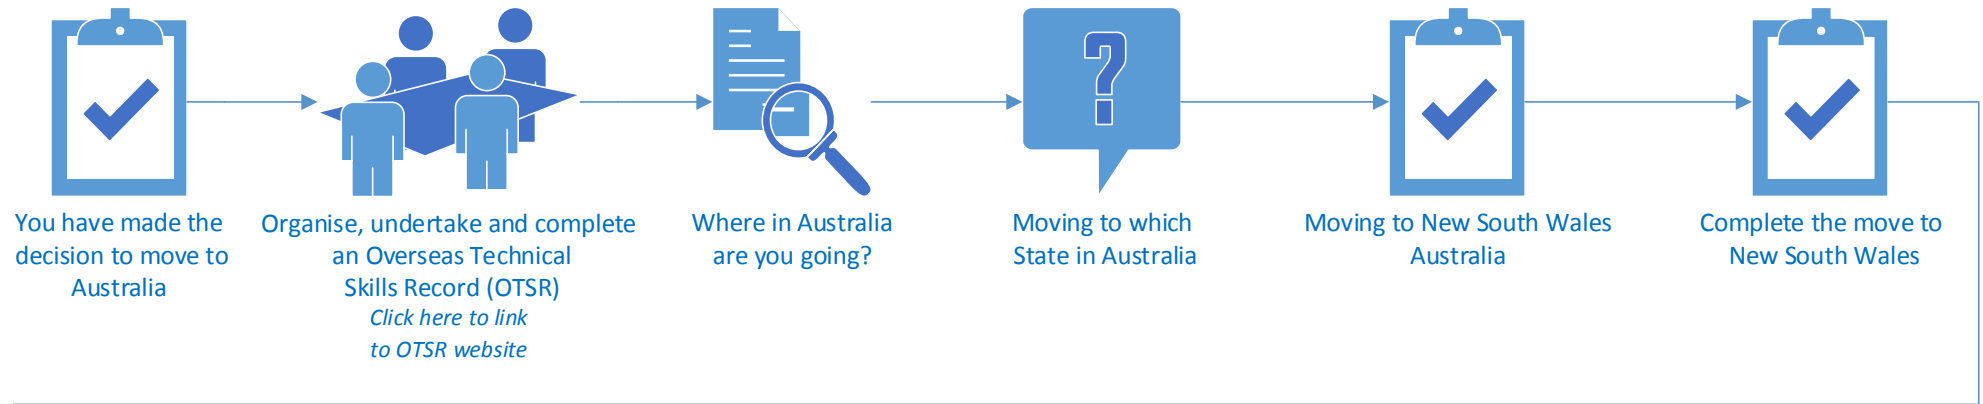

New South Wales

AUSTRALIAN
TRADE TRAINING
COLLEGE

www.atc.org.au
TRA@atc.org.au
Phone: +61 7 3414 5999
RTO number 31399

MRAEL Proudly part of IntoWork Australia.

T: 0203 376 1555
E: info@downundercentre.com
W: www.downundercentre.com