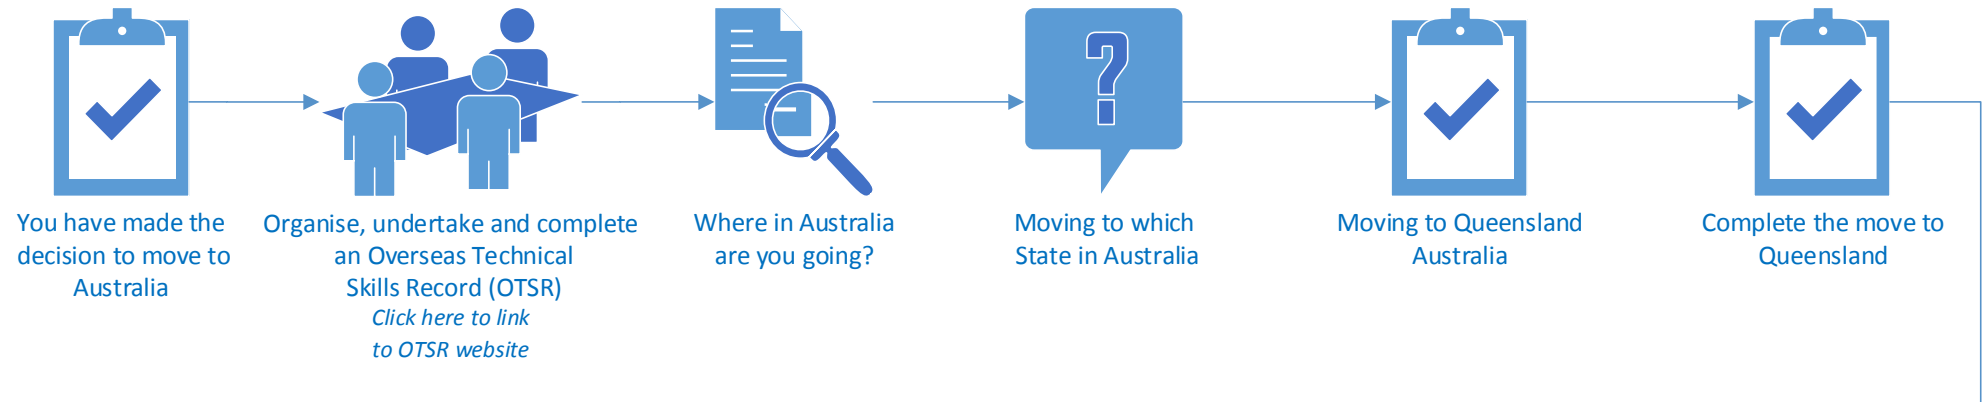

Queensland

AUSTRALIAN
TRADE TRAINING
COLLEGE

www.atc.org.au
TRA@atc.org.au
Phone: +61 7 3414 5999
RTO number 31399

MRAEL Proudly part of IntoWork Australia.

T: 0203 376 1555
E: info@downundercentre.com
W: www.downundercentre.com