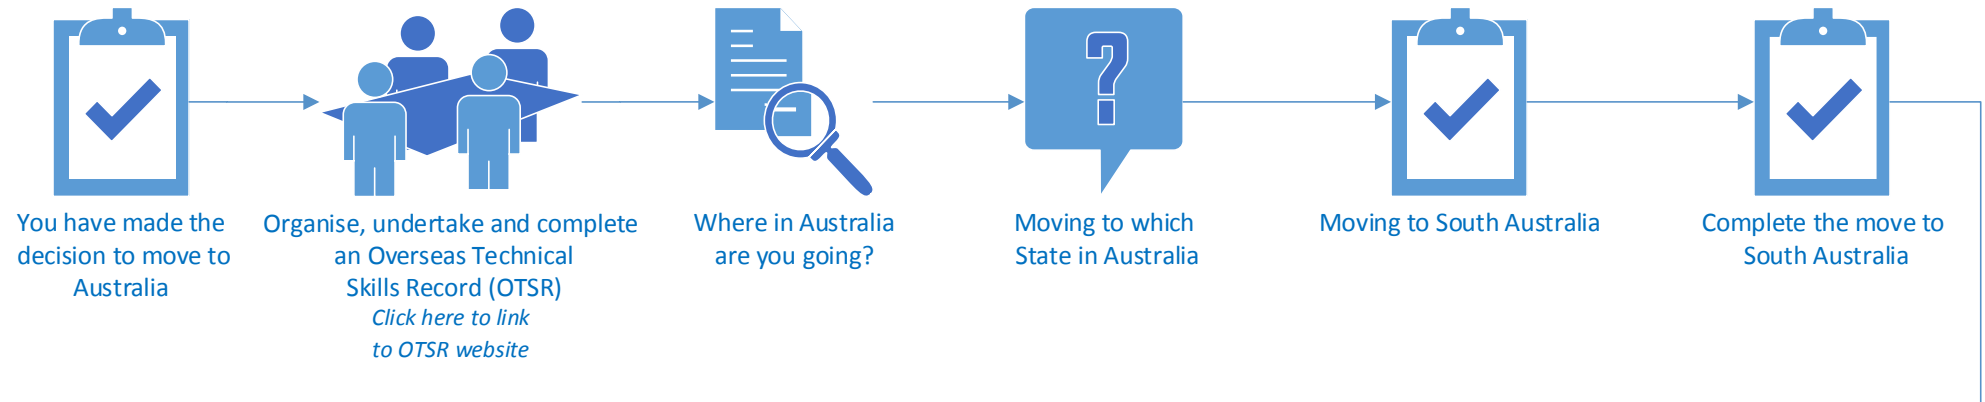

South Australia

AUSTRALIAN
TRADE TRAINING
COLLEGE

www.atc.org.au
TRA@atc.org.au
Phone: +61 7 3414 5999
RTO number 31399

MRAEL Proudly part of IntoWork Australia.

T: 0203 376 1555
E: info@downundercentre.com
W: www.downundercentre.com