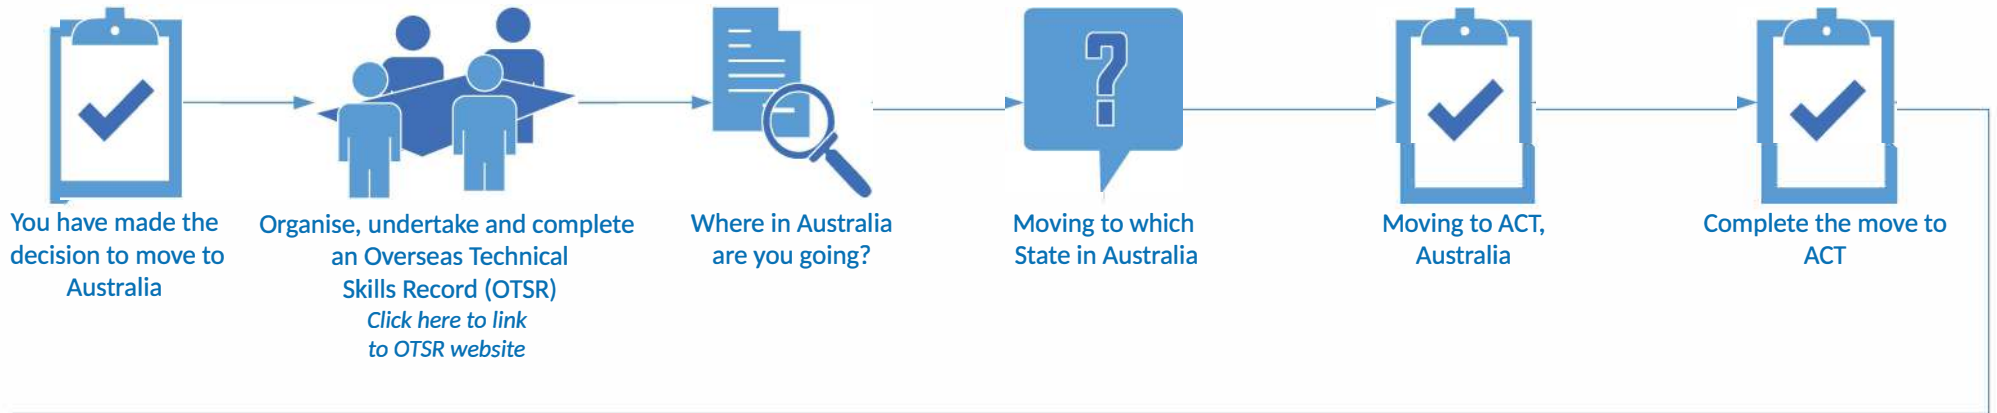

# Australian Capital Territory

AUSTRALIAN  
**TRADE TRAINING**  
COLLEGE 

www.attc.org.au  
TRA@attc.org.au  
Phone: +61 7 3414 5999  
RTO number 31399

**MRAEL** Proudly part of IntoWork Australia.

T: 0203 376 1555  
E: info@downundercentre.com  
W: www.downundercentre.com