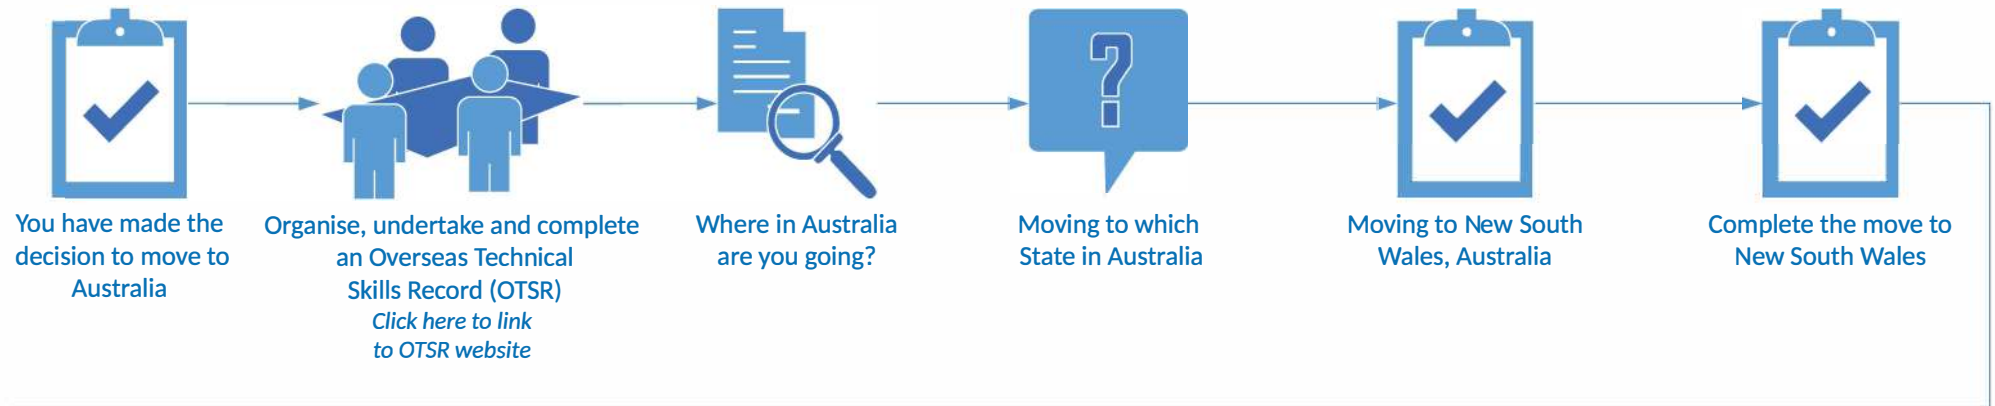

New South Wales

AUSTRALIAN
TRADE TRAINING
COLLEGE

www.attc.org.au
TRA@attc.org.au
Phone: +61 7 3414 5999
RTO number 31399

MRAEL Proudly part of IntoWork Australia.