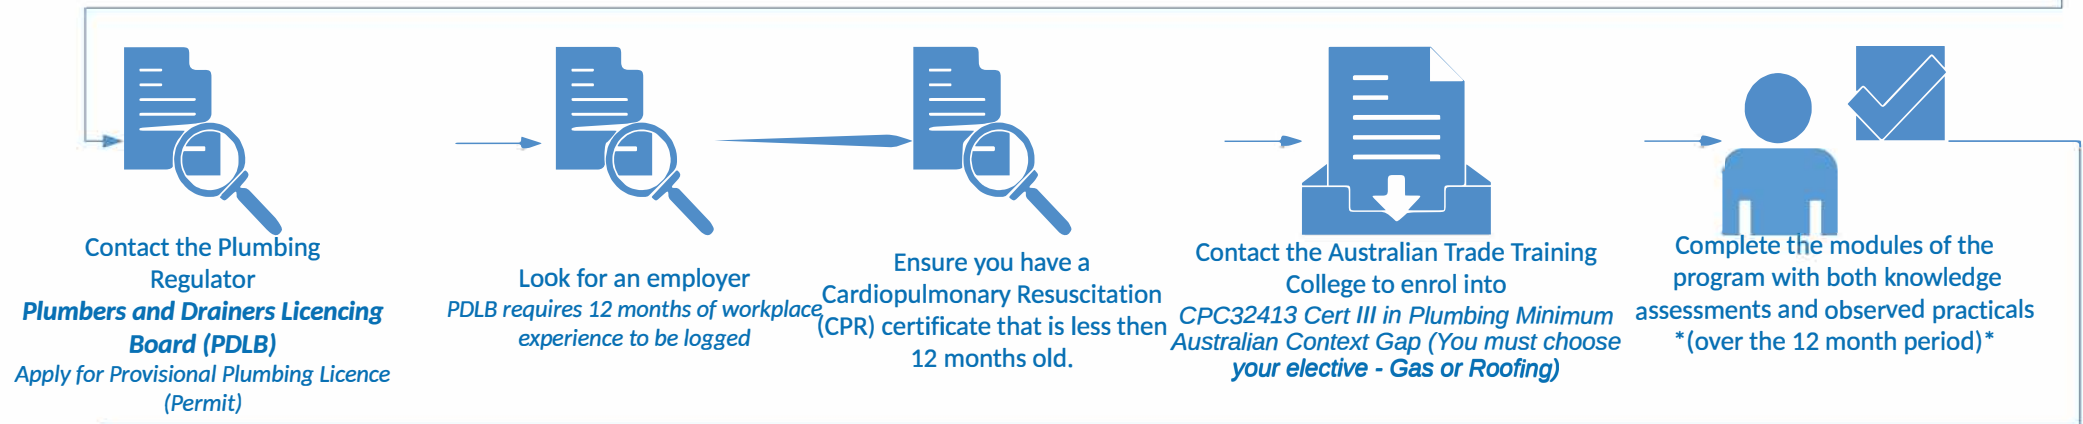

Northern Territory

AUSTRALIAN
TRADE TRAINING
COLLEGE

www.attc.org.au
TRA@attc.org.au
Phone: +61 7 3414 5999
RTO number 31399

MRAEL Proudly part of IntoWork Australia.