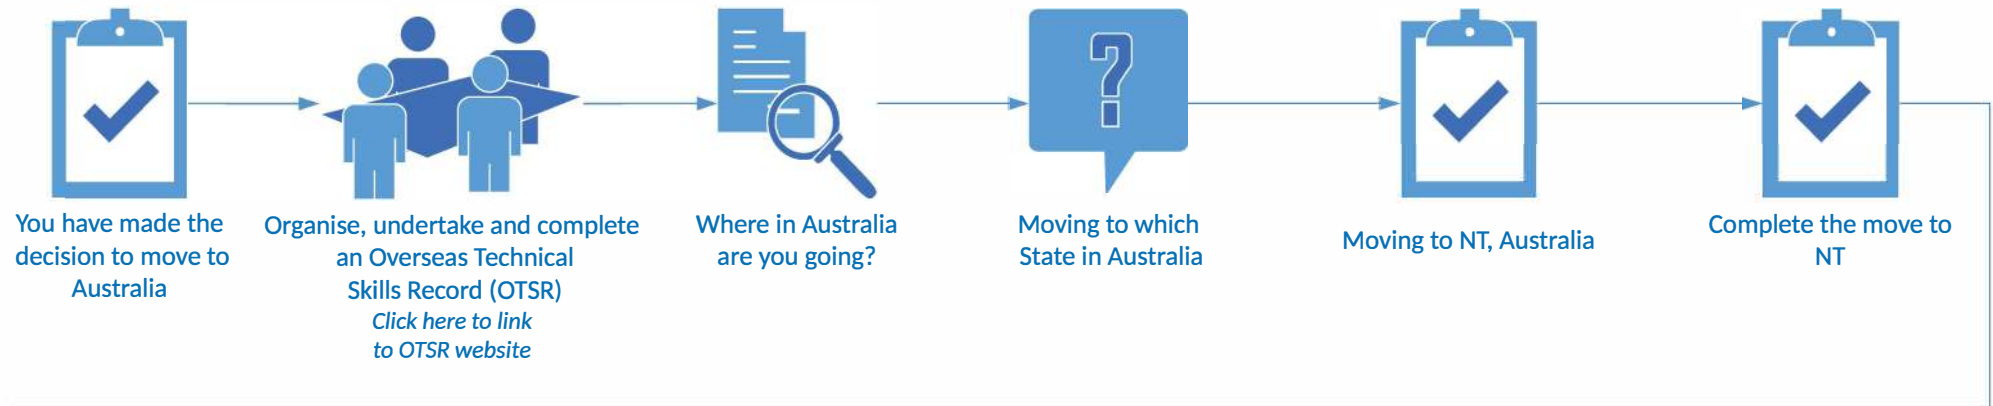

Northern Territory

AUSTRALIAN
TRADE TRAINING
COLLEGE

www.attc.org.au
TRA@attc.org.au
Phone: +61 7 3414 5999
RTO number 31399

MRAEL Proudly part of IntoWork Australia.