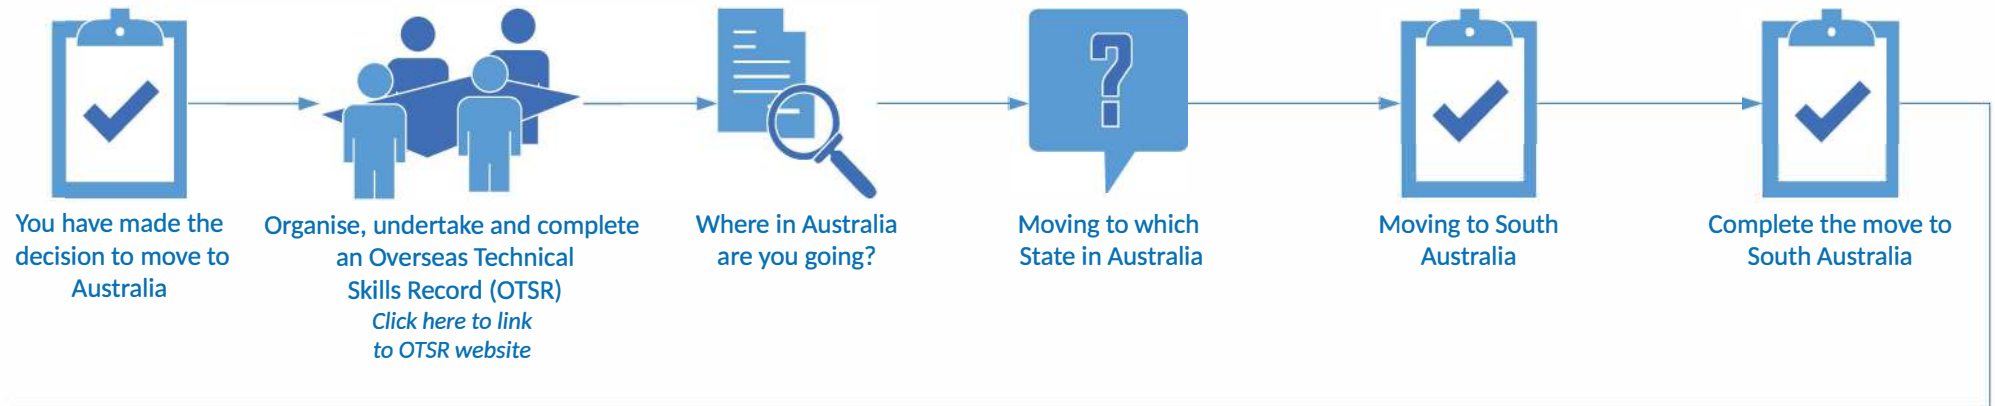

# South Australia

AUSTRALIAN  
TRADE TRAINING  
COLLEGE

www.attc.org.au  
TRA@attc.org.au  
Phone: +61 7 3414 5999  
RTO number 31399

MRAEL Proudly part of IntoWork Australia.