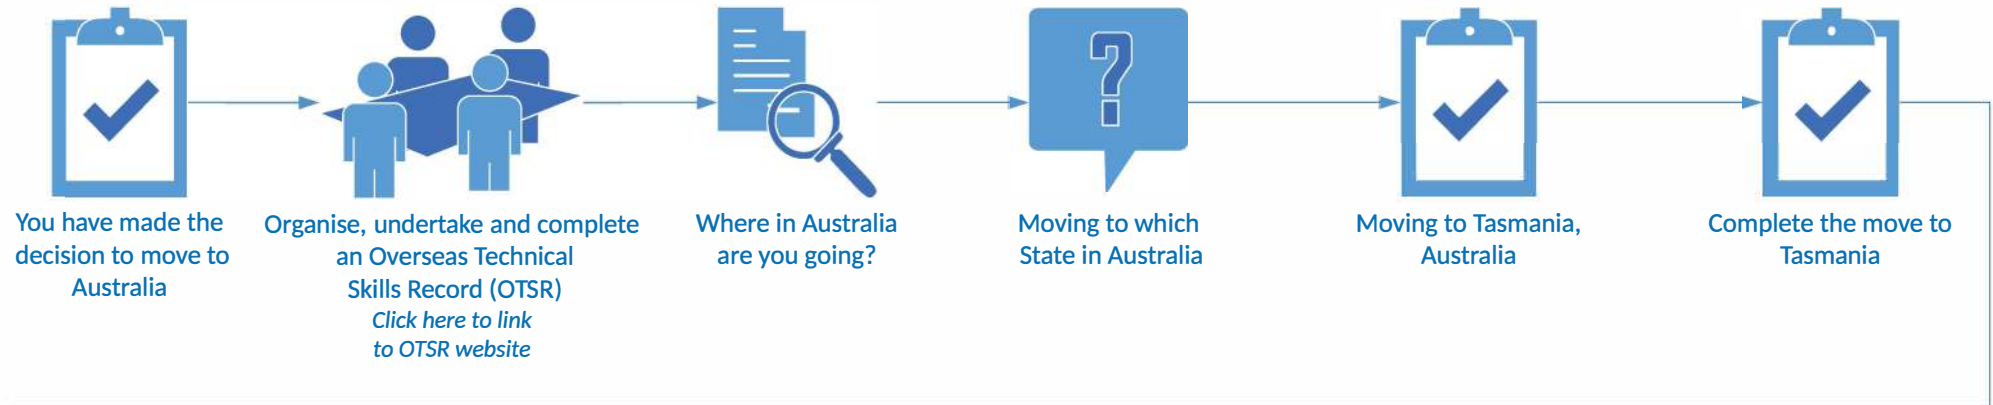

Tasmania

AUSTRALIAN
TRADE TRAINING
COLLEGE

www.attc.org.au
TRA@attc.org.au
Phone: +61 7 3414 5999
RTO number 31399

MRAEL Proudly part of IntoWork Australia.