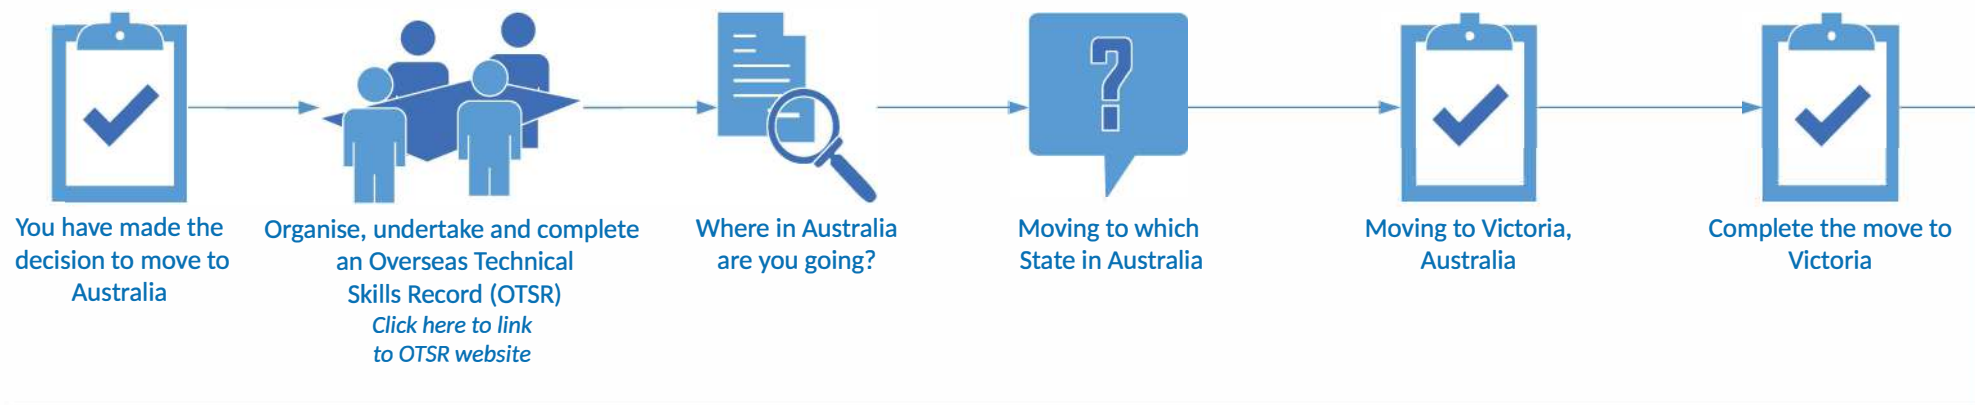

Victoria

AUSTRALIAN
TRADE TRAINING
COLLEGE

www.attc.org.au
TRA@attc.org.au
Phone: +61 7 3414 5999
RTO number 31399

MRAEL Proudly part of IntoWork Australia.